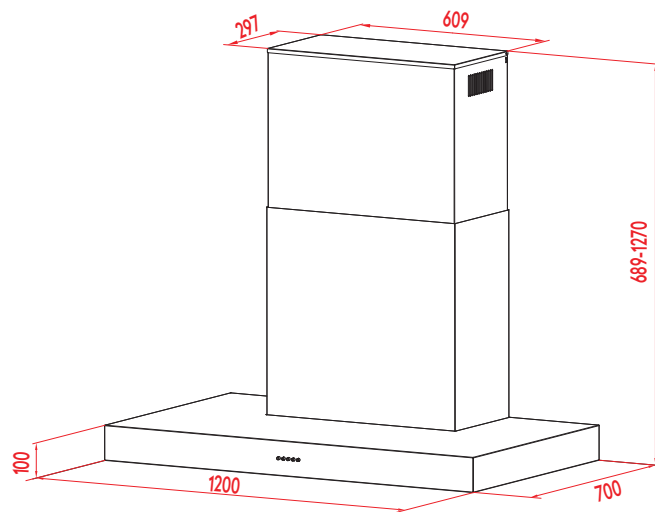

Quiet BBQ Wall Mount Rangehood Spec Sheet

Specifications

- German Made Motors
- 10-Year Warranty
- All Ducting Included
- NZ Sales & Service
- amorehomes.co.nz

- Quiet Operation with External Motor
- Expel Smoke, Grease, Smells & Steam Outside
- Easy Control with Soft Touch Eye Level Controls
- Great Control with 5-Speed Levels
- 15-Minute Delay Timer with Auto Shut-Off
- Six LED Lights gives you great stovetop lighting
- Sturdy Hood made of 1mm 430 Stainless Steel
- Stainless Steel Dishwasher Safe Filters
- Remote Control for optimum convenience
- Dimensions: 1200mm Wide x 700mm Deep
- Full dimensions at back of this catalogue
- 5-Year In-Home Warranty on Hood
- 10-Year In-Home Warranty on Motor

Product Code: WMAMARIA12