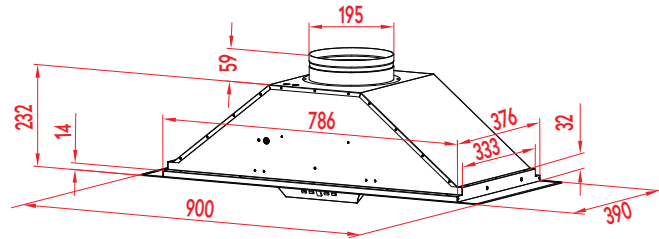

Valentina 900mm Undermount