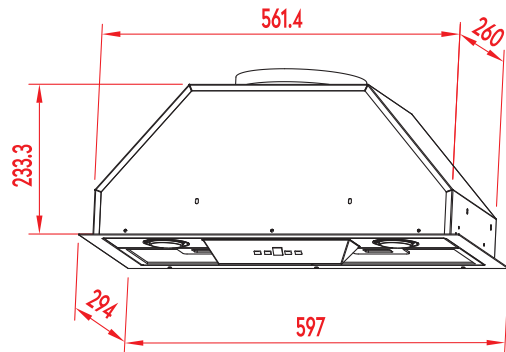

Motor Dimensions

Amore 900 EX-Drive Motor™

Amore 1600 EX-Drive Motor™

Amore 3200 EX-Drive Motor™

Hood Dimensions

Lucia 600mm Undermount

Emma 600mm Undermount

Sofia 750mm Undermount