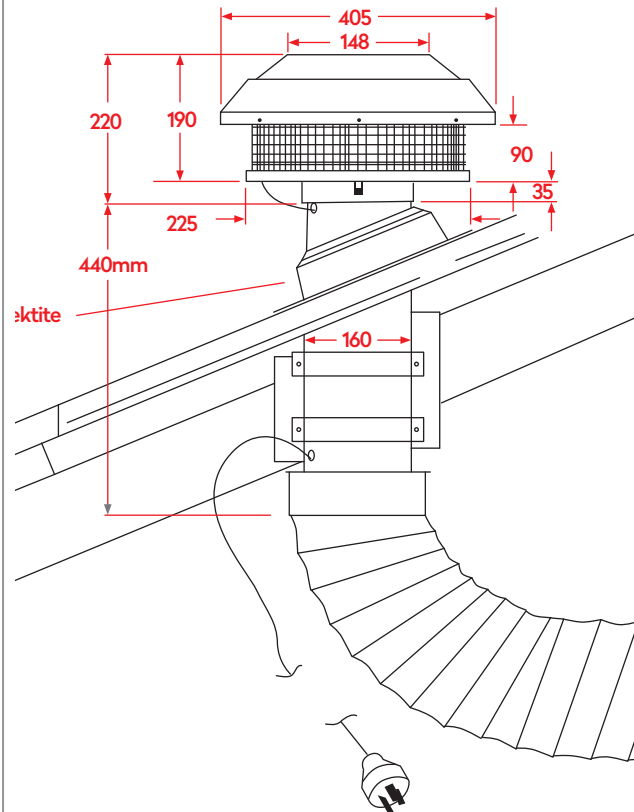

Motor Dimensions

Amore 900 EX-Drive Motor™

Amore 1600 EX-Drive Motor™

Amore 3200 EX-Drive Motor™

Hood Dimensions

Lucia 600mm Undermount

Emma 600mm Undermount

Sofia 750mm Undermount