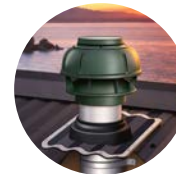

Bella 600mm Rangehood 900 EX-Drive Motor™ RRP $1,775

Ideal for normal cooking
Product Code: UMBELLA6-M9