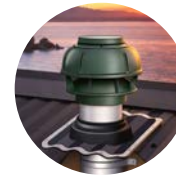

Nova

900mm Undermount Rangehood

The Nova 900mm wide black glass undermount rangehood is ideal for up to a 900mm wide cooktop and integrates seamlessly into your kitchen cabinetry and can be paired with a motor that suits your cooking needs.

Specifications

- Quiet operation with external motor
- Expel smoke, grease, smells & steam outside
- Black Glass Panel with Touch Controls
- Great control with 5-speed levels
- 15-minute delay timer with auto shut-off
- Twin LED lights give you great stovetop lighting
- Sturdy hood made of 1mm 430 stainless steel
- Stainless steel dishwasher-safe filters
- Dimensions: 863mm wide x 296mm deep
- Includes 5m ducting
- Full dimensions at back of this catalogue
- 5-Year in-home warranty on hood
- 10-Year in-home warranty on motor

Rangehood + Motor Systems

Amore rangehoods are powered by an external EX-Drive motor. Choose the right one for your kitchen.

Nova 900mm Rangehood 900 EX-Drive Motor™ RRP $1,799

Ideal for normal cooking
Product Code: UMNOVA9-M9