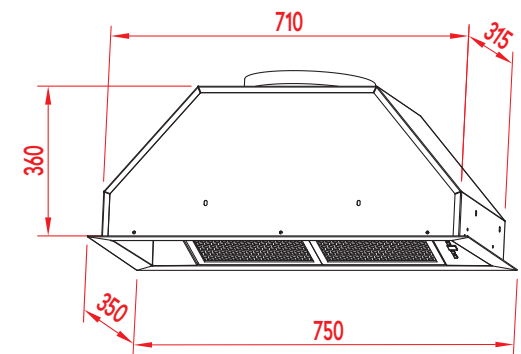

Motor Dimensions

Amore 900 EX-Drive Motor™

Amore 1600 EX-Drive Motor™

Amore 3200 EX-Drive Motor™

Hood Dimensions

Lucia 600mm Undermount

Emma 600mm Undermount

Sofia 750mm Undermount