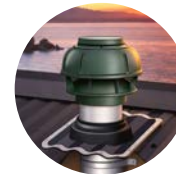

Lucia 600mm Rangehood 900 EX-Drive Motor™ RRP $1,900

Ideal for normal cooking
Product Code: UMLUCIA6-M9