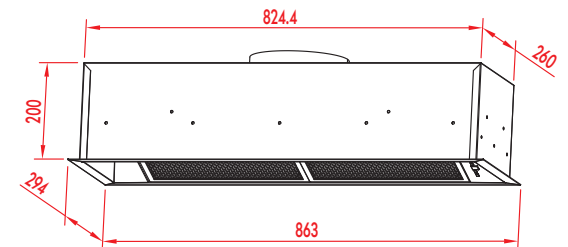

Sofia 900mm Undermount