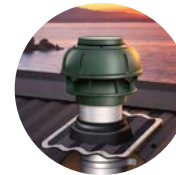

Mecca

900mm Wall-Mount Rangehood

The Mecca 900mm wall-mounted rangehood is suitable for up to a 900mm cooktop. With its black glass front it will fit into your kitchen seamlessly and can be paired with a motor to suit your cooking requirements.

Specifications

- Quiet operation with external motor
- Expel smoke, grease, smells & steam outside
- Easy control with soft-touch eye-level controls
- Great control with 5-speed levels
- 15-minute delay timer with auto shut-off
- Twin LED lights give you great stovetop lighting
- Sturdy hood made of 1mm 430 stainless steel
- Stainless steel dishwasher-safe filters
- Dimensions: 900mm wide x 500mm deep
- Includes 5m ducting
- Full dimensions at back of this catalogue
- 5-Year in-home warranty on hood
- 10-Year in-home warranty on motor

Rangehood + Motor Systems

Amore rangehoods are powered by an external EX-Drive motor. Choose the right one for your kitchen.

Mecca 900mm Rangehood 900 EX-Drive Motor™ RRP $1,999

Ideal for normal cooking
Product Code: WMMECCA9-M9