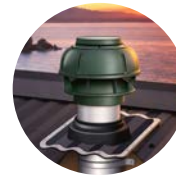

Carla 600mm Rangehood 900 EX-Drive Motor™ RRP $1,995

Ideal for normal cooking
Product Code: WMCARLA6-M9