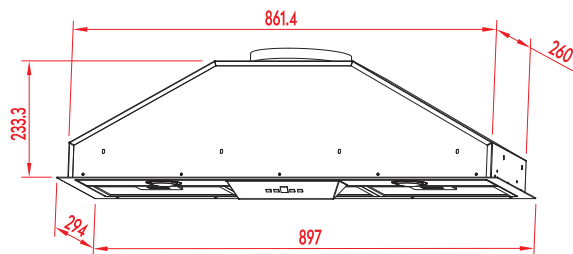

Lucia 900mm Undermount