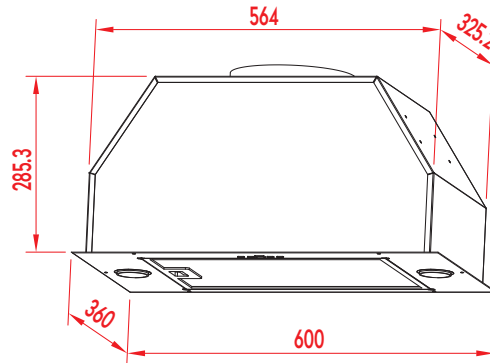

Motor Dimensions

Amore 900 EX-Drive Motor™

Amore 1600 EX-Drive Motor™

Amore 3200 EX-Drive Motor™

Hood Dimensions

Lucia 600mm Undermount

Emma 600mm Undermount

Sofia 750mm Undermount