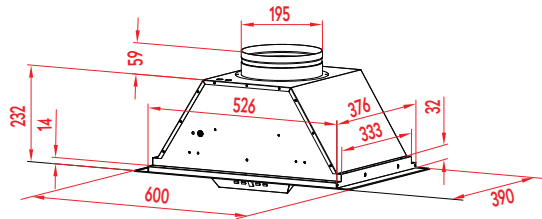

Valentina 600mm Undermount