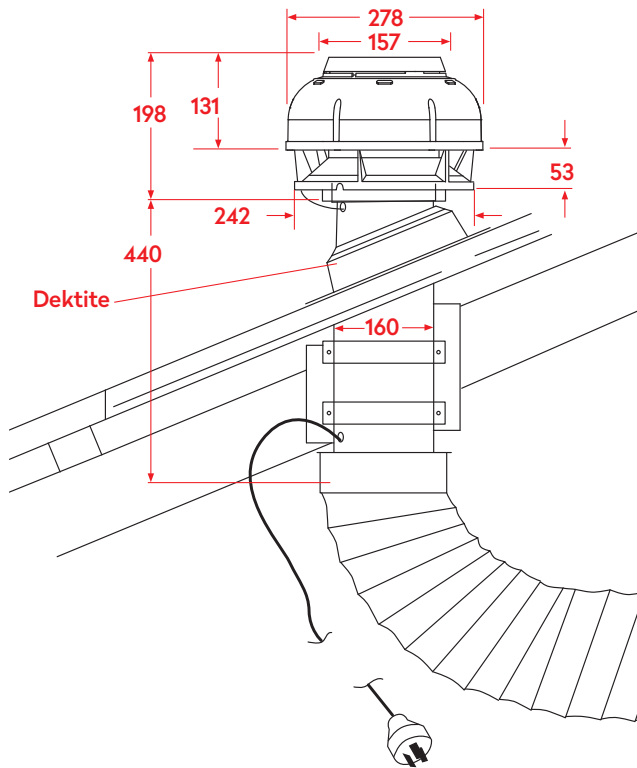

Motor Dimensions

Amore 900 EX-Drive Motor™

Amore 1600 EX-Drive Motor™

Amore 3200 EX-Drive Motor™

Hood Dimensions

Lucia 600mm Undermount

Emma 600mm Undermount

Sofia 750mm Undermount