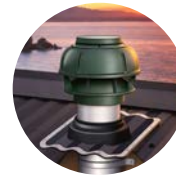

Mia

900mm Wall-Mount Rangehood

The Mia 900mm wall-mounted rangehood is suitable for up to a 900mm cooktop. It really stands out in black with its elegant European design and can be paired with a motor to suit your cooking requirements.

Specifications

- Quiet operation with external motor
- Expel smoke, grease, smells & steam outside
- Easy control with soft-touch eye-level controls
- Great control with 5-speed levels
- 15-minute delay timer with auto shut-off
- Twin LED lights give you great stovetop lighting
- Sturdy hood made of 1mm 430 stainless steel
- Stainless steel dishwasher-safe filters
- Remote control for optimum convenience
- Dimensions: 900mm wide x 500mm deep
- Includes 5m ducting
- Full dimensions at back of this catalogue
- 5-Year in-home warranty on hood
- 10-Year in-home warranty on motor

Rangehood + Motor Systems

Amore rangehoods are powered by an external EX-Drive motor. Choose the right one for your kitchen.

Mia 900mm Rangehood 900 EX-Drive Motor™ RRP $2,395

Ideal for normal cooking
Product Code: WMMIA9B-M9