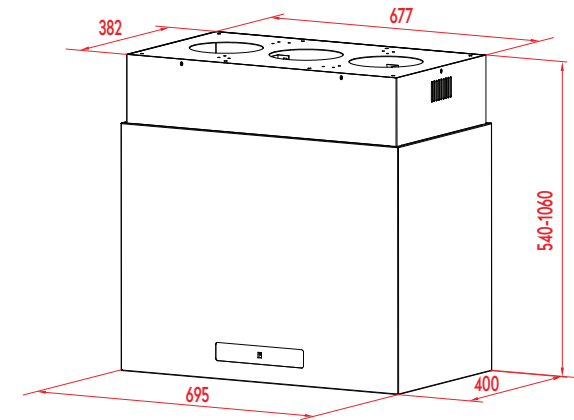

Carla 600mm Wall-Mount

Serena 900mm Island-Mount

Amaria 1200mm Wall-Mount

Ella 700mm Island-Mount

Things to consider when choosing your Amore Rangehood

What width should my rangehood be?

Where possible, ensure the rangehood is the same or greater width than the cooktop. This will help capture the smoke and steam generated from the cooktop.