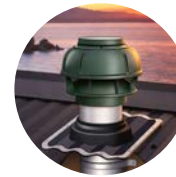

Black Lucia

900mm Undermount Rangehood

The Lucia Black 900mm undermount rangehood is ideal for up to a 900mm wide cooktop and fits discreetly into your kitchen cabinetry and can be paired with the motor that is right for your level of cooking.

Specifications

- Quiet operation with external motor
- Expel smoke, grease, smells & steam outside
- Easy control with soft-touch eye-level controls
- Great control with 5-speed levels
- 15-minute delay timer with auto shut-off
- Twin LED lights give you great stovetop lighting
- Sturdy hood made of 1mm 430 stainless steel
- Stainless steel dishwasher-safe filters
- Remote control for optimum convenience
- Dimensions: 897mm wide x 294mm deep
- Includes 5m ducting
- Full dimensions at back of this catalogue
- 5-Year in-home warranty on hood
- 10-Year in-home warranty on motor

Rangehood + Motor Systems

Amore rangehoods are powered by an external EX-Drive motor. Choose the right one for your kitchen.

Lucia Black 900mm Rangehood 900 EX-Drive Motor™ RRP $2,035

Ideal for normal cooking
Product Code: UMLUCIA9B-M9