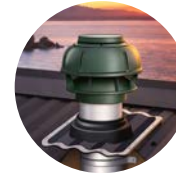

Emma

600mm Undermount Rangehood

The Emma 600mm undermount rangehood is suitable for up to a 600mm wide cooktop fitting effortlessly into your kitchen cabinetry and can be matched with a motor tailored to your cooking requirements.

Specifications

- Quiet operation with external motor
- Expel smoke, grease, smells & steam outside
- Easy control with soft-touch eye-level controls
- Great control with 5-speed levels
- 15-minute delay timer with auto shut-off
- Twin LED lights give you great stovetop lighting
- Sturdy hood made of 1mm 430 stainless steel
- Stainless steel dishwasher-safe filters
- Remote control for optimum convenience
- Dimensions: 602mm wide x 360mm deep
- Includes 5m ducting
- Full dimensions at back of this catalogue
- 5-Year in-home warranty on hood
- 10-Year in-home warranty on motor

Rangehood + Motor Systems

Amore rangehoods are powered by an external EX-Drive motor. Choose the right one for your kitchen.

Emma 600mm Rangehood 900 EX-Drive Motor™ RRP $1,800

Ideal for normal cooking
Product Code: UMEMMA6-M9