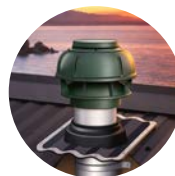

Valentina

600mm Undermount Rangehood

The Valentina 600mm wide undermount rangehood is designed with a deeper profile than the Lucia model to improve extraction performance. Perfect for cooktops up to 600mm wide, it blends seamlessly into your kitchen cabinetry and can be matched with a motor to suit your cooking style.

Specifications

- Quiet operation with external motor
- Expel smoke, grease, smells & steam outside
- Easy control with soft-touch eye-level controls
- Great control with 5-speed levels
- 15-minute delay timer with auto shut-off
- Twin LED lights give you great stovetop lighting
- Sturdy hood made of 1mm 430 stainless steel
- Stainless steel dishwasher-safe filters
- Dimensions: 600mm wide x 390mm deep
- Includes 5m ducting
- Full dimensions at back of this catalogue
- 5-Year in-home warranty on hood
- 10-Year in-home warranty on motor

Rangehood + Motor Systems

Amore rangehoods are powered by an external EX-Drive motor. Choose the right one for your kitchen.

Valentina 600mm Rangehood 900 EX-Drive Motor™

RRP $1,775

Ideal for normal cooking

Product Code: UMVTINA6-M9