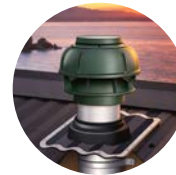

Bella

900mm Undermount Rangehood

The Bella 900mm wide undermount rangehood is designed with a deeper profile than the Lucia model to improve extraction performance. Perfect for cooktops up to 900mm wide, it blends seamlessly into your kitchen cabinetry and can be matched with a motor to suit your cooking style.

Specifications

- Quiet operation with external motor
- Expel smoke, grease, smells & steam outside
- Easy control with soft-touch eye-level controls
- Great control with 5-speed levels
- 15-minute delay timer with auto shut-off
- Twin LED lights give you great stovetop lighting
- Sturdy hood made of 1mm 430 stainless steel
- Stainless steel dishwasher-safe filters
- Dimensions: 900mm wide x 390mm deep
- Includes 5m ducting
- Full dimensions at back of this catalogue
- 5-Year in-home warranty on hood
- 10-Year in-home warranty on motor

Rangehood + Motor Systems

Amore rangehoods are powered by an external EX-Drive motor. Choose the right one for your kitchen.

Bella 900mm Rangehood 900 EX-Drive Motor™ RRP $1,895

Ideal for normal cooking
Product Code: UMBELLA9-M9