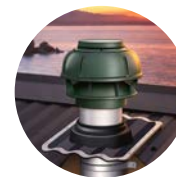

Black Lucia

600mm Undermount Rangehood

The Lucia Black 600mm undermount rangehood is ideal for up to a 600mm wide cooktop and fits discreetly into your kitchen cabinetry and can be paired with the motor that is right for your level of cooking.

Specifications

- Quiet Operation with External Motor
- Expel smoke, grease, smells & steam outside
- Easy control with soft-touch eye-level controls
- Great control with 5-speed levels
- 15-minute delay timer with auto shut-off
- Twin LED lights give you great stovetop lighting
- Sturdy hood made of 1mm 430 stainless steel
- Stainless steel dishwasher-safe filters
- Remote control for optimum convenience
- Dimensions: 597mm wide x 294mm deep
- Includes 5m ducting
- Full dimensions at back of this catalogue
- 5-Year in-home warranty on hood
- 10-Year in-home warranty on motor

Rangehood + Motor Systems

Amore rangehoods are powered by an external EX-Drive motor. Choose the right one for your kitchen.

Lucia Black 600mm Rangehood 900 EX-Drive Motor™ RRP $1,900

Ideal for normal cooking
Product Code: UMLUCIA6B-M9