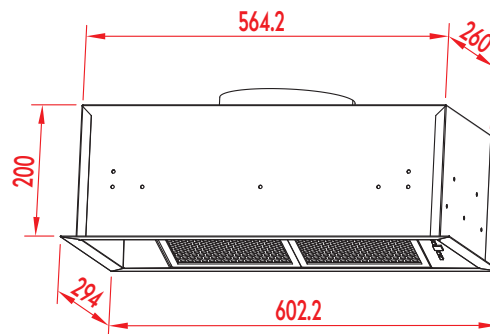

Sofia 600mm Undermount