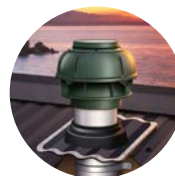

Valentina

900mm Undermount Rangehood

The Valentina 900mm wide undermount rangehood is designed with a deeper profile than the Lucia model to improve extraction performance. Perfect for cooktops up to 900mm wide, it blends seamlessly into your kitchen cabinetry and can be matched with a motor to suit your cooking style.

Specifications

- Quiet operation with external motor
- Expel smoke, grease, smells & steam outside
- Easy control with soft-touch eye-level controls
- Great control with 5-speed levels
- 15-minute delay timer with auto shut-off
- Twin LED lights give you great stovetop lighting
- Sturdy hood made of 1mm 430 stainless steel
- Stainless steel dishwasher-safe filters
- Dimensions: 900mm wide x 390mm deep
- Includes 5m ducting
- Full dimensions at back of this catalogue
- 5-Year in-home warranty on hood
- 10-Year in-home warranty on motor

Rangehood + Motor Systems

Amore rangehoods are powered by an external EX-Drive motor. Choose the right one for your kitchen.

Valentina 900mm Rangehood 900 EX-Drive Motor™ RRP $1,895

Ideal for normal cooking

Product Code: UMVTINA9-M9