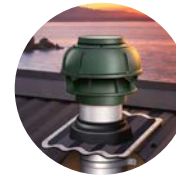

Sofia

900mm Undermount Rangehood

The Sofia 900mm wide undermount rangehood is ideal for up to a 900mm wide cooktop and integrates seamlessly into your kitchen cabinetry and can be paired with a motor that suits your cooking needs.

Specifications

- Quiet operation with external motor
- Expel smoke, grease, smells & steam outside
- Easy control with soft-touch eye-level controls
- Great control with 5-speed levels
- 15-minute delay timer with auto shut-off
- Twin LED lights give you great stovetop lighting
- Sturdy hood made of 1mm 430 stainless steel
- Stainless steel dishwasher-safe filters
- Remote control for optimum convenience
- Dimensions: 863mm wide x 294mm deep
- Includes 5m ducting
- Full dimensions at back of this catalogue
- 5-Year in-home warranty on hood
- 10-Year in-home warranty on motor

Rangehood + Motor Systems

Amore rangehoods are powered by an external EX-Drive motor. Choose the right one for your kitchen.

Sofia 900mm Rangehood 900 EX-Drive Motor™ RRP $2,295

Ideal for normal cooking
Product Code: UMSOFIA9-M9