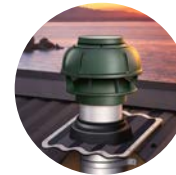

Martina

900mm Wall-Mount Rangehood

The Martina 900mm wall-mounted rangehood is suitable for up to a 900mm cooktop. With its black angled sleek lines it will fit into your kitchen seamlessly and can be paired with a motor to suit your cooking requirements.

Specifications

- Quiet operation with external motor
- Expel smoke, grease, smells & steam outside
- Easy control with soft-touch eye-level controls
- Great control with 5-speed levels
- 15-minute delay timer with auto shut-off
- Twin LED lights give you great stovetop lighting
- Sturdy hood made of 1mm 430 stainless steel
- Stainless steel dishwasher-safe filters
- Remote control giving you better control
- Dimensions: 900mm wide x 500mm deep
- Includes 5m ducting
- Full dimensions at back of this catalogue
- 5-Year in-home warranty on hood
- 10-Year in-home warranty on motor

Rangehood + Motor Systems

Amore rangehoods are powered by an external EX-Drive motor. Choose the right one for your kitchen.

Martina 900mm Rangehood 900 EX-Drive Motor™ RRP $2,495

Ideal for normal cooking
Product Code: WMMARTINA9B-M9