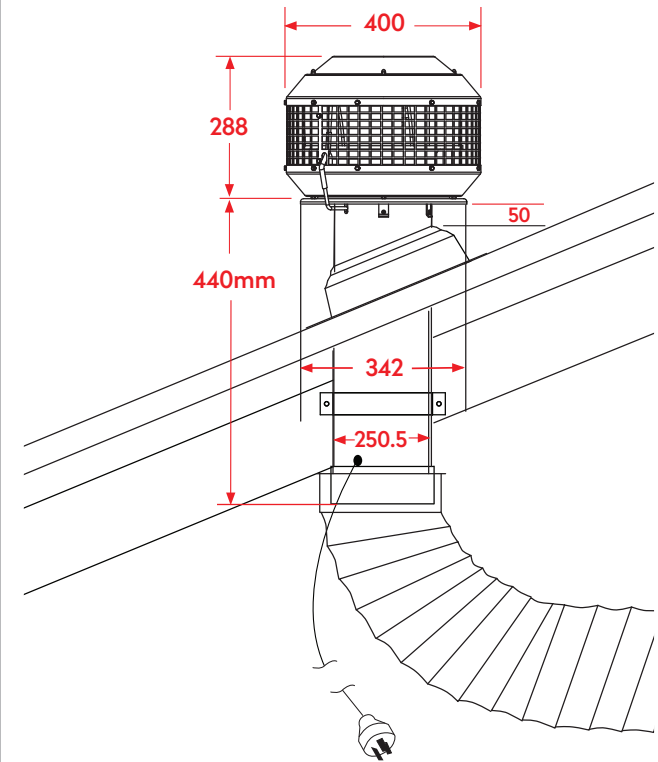

Motor Dimensions

Amore 900 EX-Drive Motor™

Amore 1600 EX-Drive Motor™

Amore 3200 EX-Drive Motor™

Hood Dimensions

Lucia 600mm Undermount

Emma 600mm Undermount

Sofia 750mm Undermount