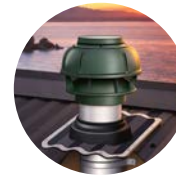

Savina

900mm Wall-Mount Rangehood

The Savina 900mm wall-mounted rangehood is perfect for up to a 900mm cooktop. It makes a bold statement with its sleek European design and can be paired with a motor to match your cooking needs.

Specifications

- Quiet operation with external motor
- Expel smoke, grease, smells & steam outside
- Easy control with soft-touch eye-level controls
- Great control with 5-speed levels
- 15-minute delay timer with auto shut-off
- Twin LED lights give you great stovetop lighting
- Sturdy hood made of 1mm 430 stainless steel
- Stainless steel dishwasher-safe filters
- Remote control for optimum convenience
- Dimensions: 900mm wide x 500mm deep
- Includes 5m ducting
- Full dimensions at back of this catalogue
- 5-Year in-home warranty on hood
- 10-Year in-home warranty on motor

Rangehood + Motor Systems

Amore rangehoods are powered by an external EX-Drive motor. Choose the right one for your kitchen.

Savina 900mm Rangehood 900 EX-Drive Motor™ RRP $2,395

Ideal for normal cooking
Product Code: WMSAVINA9-M9