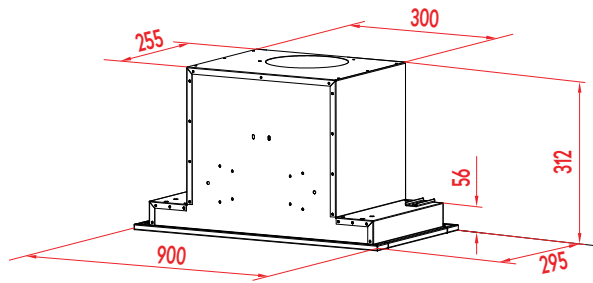

Nova 600mm Undermount