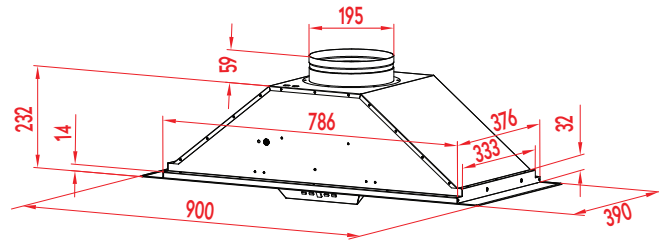

Bella 900mm Undermount