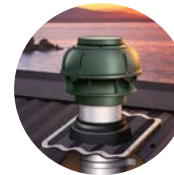

Sofia 600mm Rangehood 900 EX-Drive Motor™ RRP $1,900

Ideal for normal cooking
Product Code: UMSOFIA6-M9