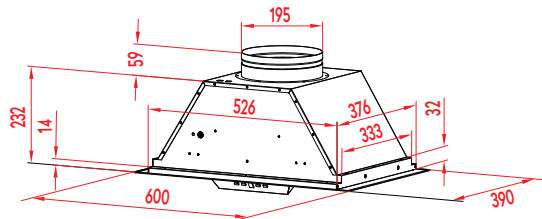

Bella 600mm Undermount