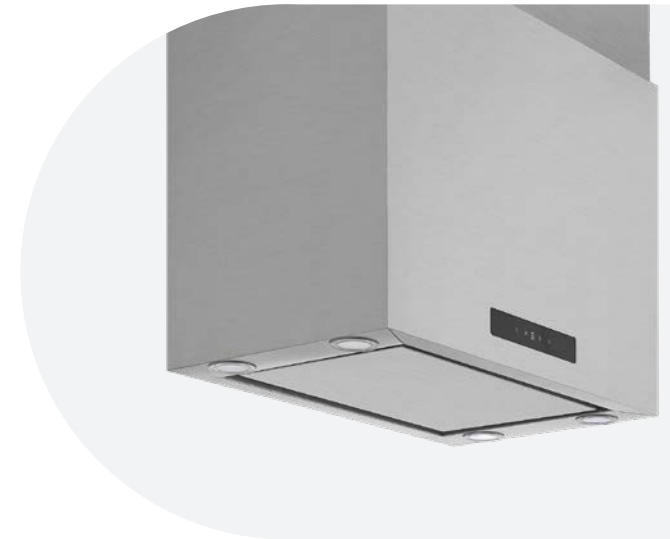

Ella

700mm Island-Mount Rangehood

The Ella 700mm wide island-mounted rangehood is perfect for a 600mm cooktop positioned on an island and can be paired with a motor to suit your cooking requirements.

Specifications

- Quiet operation with external motor
- Expel smoke, grease, smells & steam outside
- Easy control with soft-touch eye-level controls
- Great control with 5-speed levels
- 15-minute delay timer with auto shut-off
- Twin LED lights give you great stovetop lighting
- Sturdy hood made of 1mm 430 stainless steel
- Stainless steel dishwasher-safe filters
- Dimensions: 700mm wide x 400mm deep
- Includes 5m ducting
- Full dimensions at back of this catalogue
- 5-Year in-home warranty on hood
- 10-Year in-home warranty on motor

Rangehood + Motor Systems

Amore rangehoods are powered by an external EX-Drive motor. Choose the right one for your kitchen.

Ella 700mm Rangehood 1600 EX-Drive Motor™ RRP $2,250

Ideal for normal cooking
Product Code: IMELLA7-M16

Ella 700mm Rangehood 3200 EX-Drive Motor™ RRP $3,250

Ideal for heavy cooking
Product Code: IMELLA7-M32

Optional Accessories

Enhance your system with these add-ons.

DuraDuct 200mm Ducting (5m) RRP $299

Product Code: DURA200