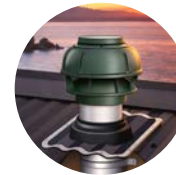

Sofia

750mm Undermount Rangehood

The Sofia 750mm wide undermount rangehood is ideal for up to a 750mm wide cooktop and integrates seamlessly into your kitchen cabinetry and can be paired with a motor that suits your cooking needs.

Specifications

- Quiet operation with external motor
- Expel smoke, grease, smells & steam outside
- Easy control with soft-touch eye-level controls
- Great control with 5-speed levels
- 15-minute delay timer with auto shut-off
- Twin LED lights give you great stovetop lighting
- Sturdy hood made of 1mm 430 stainless steel
- Stainless steel dishwasher-safe filters
- Remote control for optimum convenience
- Dimensions: 700mm wide x 294mm deep
- Includes 5m ducting
- Full dimensions at back of this catalogue
- 5-Year in-home warranty on hood
- 10-Year in-home warranty on motor

Rangehood + Motor Systems

Amore rangehoods are powered by an external EX-Drive motor. Choose the right one for your kitchen.

Sofia 750mm Rangehood 900 EX-Drive Motor™ RRP $2,000

Ideal for normal cooking
Product Code: UMSOFIA75-M9