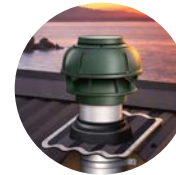

Lucia

900mm Undermount Rangehood

The Lucia 900mm undermount rangehood is ideal for up to a 900mm wide cooktop and fits discreetly into your kitchen cabinetry and can be paired with the motor that is right for your level of cooking.

Specifications

- Quiet Operation with External Motor
- Expel smoke, grease, smells & steam outside
- Easy control with soft-touch eye-level controls
- Great Control with 5-Speed Levels
- 15-minute delay timer with auto shut-off
- Twin LED lights give you great stovetop lighting
- Sturdy hood made of 1mm 430 stainless steel
- Stainless steel dishwasher-safe filters
- Remote control for optimum convenience
- Dimensions: 897mm wide x 294mm deep
- Includes 5m ducting
- Full dimensions at back of this catalogue
- 5-Year in-home warranty on hood
- 10-Year in-home warranty on motor

Rangehood + Motor Systems

Amore rangehoods are powered by an external EX-Drive motor. Choose the right one for your kitchen.

Lucia 900mm Rangehood 900 EX-Drive Motor™ RRP $2,035

Ideal for normal cooking
Product Code: UMLUCIA9-M9