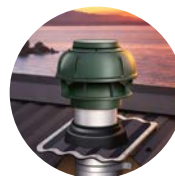

Giulia

900mm Wall-Mount Rangehood

The Giulia 900mm wall-mounted rangehood is suitable for up to a 900mm cooktop. With angled sleek lines it will fit into your kitchen seamlessly and can be paired with a motor to suit your cooking requirements.

Specifications

- Quiet operation with external motor
- Expel smoke, grease, smells & steam outside
- Easy control with soft-touch eye-level controls
- Great control with 5-speed levels
- 15-minute delay timer with auto shut-off
- Twin LED lights give you great stovetop lighting
- Sturdy hood made of 1mm 430 stainless steel
- Stainless steel dishwasher-safe filters
- Remote control for optimum convenience
- Dimensions: 900mm wide x 500mm deep
- Includes 5m ducting
- Full dimensions at back of this catalogue
- 5-Year in-home warranty on hood
- 10-Year in-home warranty on motor

Rangehood + Motor Systems

Amore rangehoods are powered by an external EX-Drive motor. Choose the right one for your kitchen.

Giulia 900mm Rangehood 900 EX-Drive Motor™ RRP $2,395

Ideal for normal cooking

Product Code: WMGIULIA9-M9