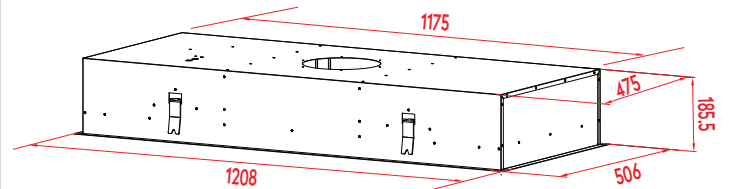

Eva 1200

Quiet Ceiling Mount Rangehood Spec Sheet

Specifications

- Quiet Operation with External Motor
- Expel Smoke, Grease, Smells & Steam Outside
- Easy Control with Soft Touch Eye Level Controls
- Great Control with 5-Speed Levels
- 15-Minute Delay Timer with Auto Shut-Off
- Twin LED lights give you great stovetop lighting
- Sturdy Hood made of 1mm 430 Stainless Steel
- Stainless Steel Dishwasher Safe Filters
- Remote Control for optimum convenience
- Dimensions: 1200mm Wide x 506mm Deep
- Full dimensions at back of this catalogue
- 5-Year In-Home Warranty on Hood
- 10-Year In-Home Warranty on Motor

German Made Motors

10-Year Warranty

All Ducting Included

NZ Sales & Service

amorehomes.co.nz

Product Code: CMEVA12