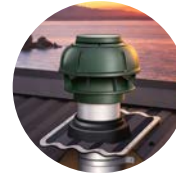

Emma

600mm Undermount Rangehood

The Emma 600mm undermount rangehood is suitable for up to a 600mm wide cooktop fitting effortlessly into your kitchen cabinetry and can be matched with a motor tailored to your cooking requirements.

Specifications

- Quiet operation with external motor
- Expel smoke, grease, smells & steam outside
- Easy control with soft-touch eye-level controls
- Great control with 5-speed levels
- 15-minute delay timer with auto shut-off
- Twin LED lights give you great stovetop lighting
- Sturdy hood made of 1mm 430 stainless steel
- Stainless steel dishwasher-safe filters
- Remote control for optimum convenience
- Dimensions: 602mm wide x 360mm deep
- Includes 5m ducting
- Full dimensions at back of this catalogue
- 5-Year in-home warranty on hood
- 10-Year in-home warranty on motor

Rangehood + Motor Systems

Amore rangehoods are powered by an external EX-Drive motor. Choose the right one for your kitchen.

Emma 600mm Rangehood 900 EX-Drive Motor™ RRP $1,800

Ideal for normal cooking
Product Code: UMEMMA6-M9