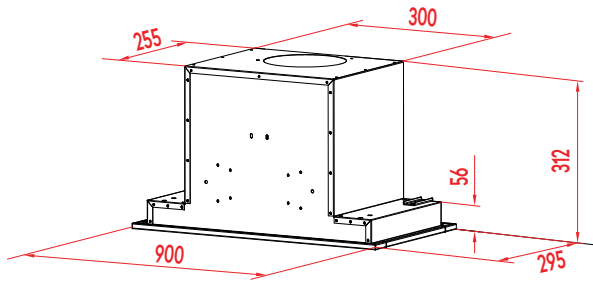

Nova 600mm Undermount