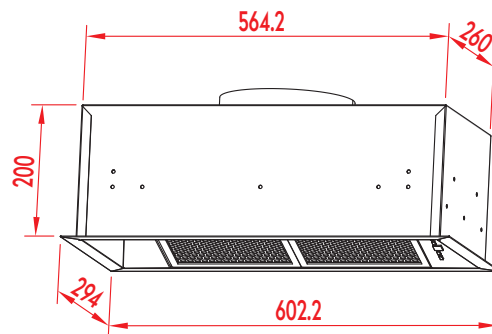

Sofia 600mm Undermount