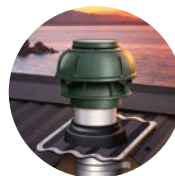

Valentina

600mm Undermount Rangehood

The Valentina 600mm wide undermount rangehood is designed with a deeper profile than the Lucia model to improve extraction performance. Perfect for cooktops up to 600mm wide, it blends seamlessly into your kitchen cabinetry and can be matched with a motor to suit your cooking style.

Specifications

- Quiet operation with external motor
- Expel smoke, grease, smells & steam outside
- Easy control with soft-touch eye-level controls
- Great control with 5-speed levels
- 15-minute delay timer with auto shut-off
- Twin LED lights give you great stovetop lighting
- Sturdy hood made of 1mm 430 stainless steel
- Stainless steel dishwasher-safe filters
- Dimensions: 600mm wide x 390mm deep
- Includes 5m ducting
- Full dimensions at back of this catalogue
- 5-Year in-home warranty on hood
- 10-Year in-home warranty on motor

Rangehood + Motor Systems

Amore rangehoods are powered by an external EX-Drive motor. Choose the right one for your kitchen.

Valentina 600mm Rangehood 900 EX-Drive Motor™ RRP $1,775

Ideal for normal cooking
Product Code: UMVTINA6-M9