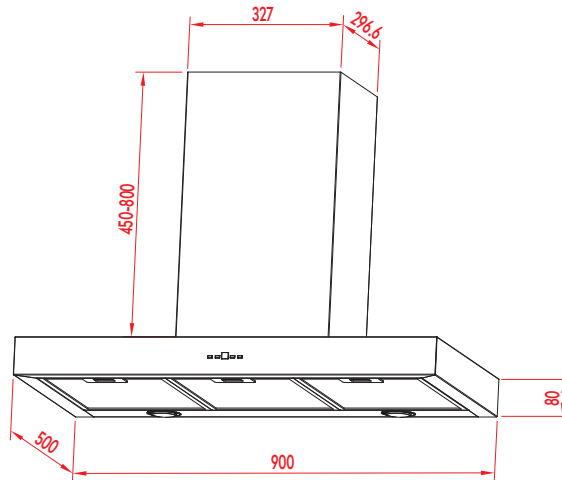

Bella 1200mm Undermount

Nova 600mm Undermount

Savina 900mm Wall-Mount

Giulia 900mm Wall-Mount

Eva 1200mm Ceiling Mount

Mia 900mm Wall-Mount

Martina 900mm Wall-Mount

Mecca 900mm Wall-Mount