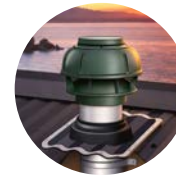

Lucia 600mm Rangehood 900 EX-Drive Motor™ RRP $1,900

Ideal for normal cooking
Product Code: UMLUCIA6-M9