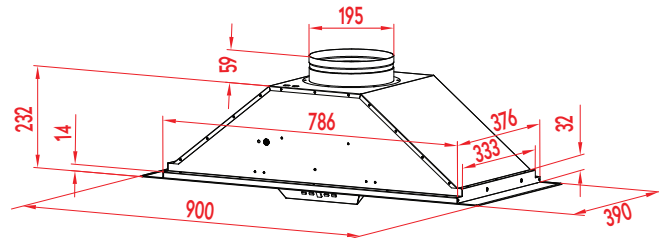

Bella 900mm Undermount