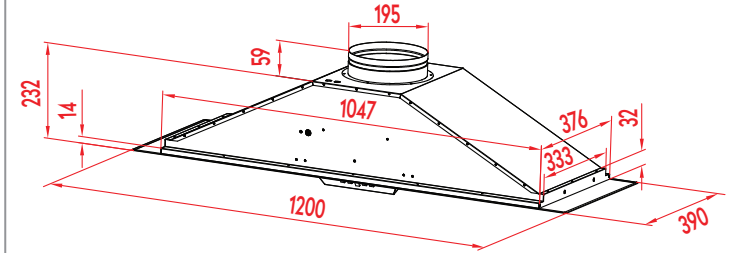

Valentina 1200mm Undermount