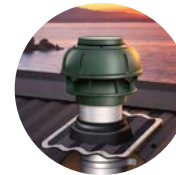

Mecca

900mm Wall-Mount Rangehood

The Mecca 900mm wall-mounted rangehood is suitable for up to a 900mm cooktop. With its black glass front it will fit into your kitchen seamlessly and can be paired with a motor to suit your cooking requirements.

Specifications

- Quiet operation with external motor
- Expel smoke, grease, smells & steam outside
- Easy control with soft-touch eye-level controls
- Great control with 5-speed levels
- 15-minute delay timer with auto shut-off
- Single Strip LED light give you great stovetop lighting
- Sturdy hood made of 1mm 430 stainless steel
- Stainless steel dishwasher-safe filters
- Dimensions: 900mm wide x 500mm deep
- Includes 5m ducting
- Full dimensions at back of this catalogue
- 5-Year in-home warranty on hood
- 10-Year in-home warranty on motor

Rangehood + Motor Systems

Amore rangehoods are powered by an external EX-Drive motor. Choose the right one for your kitchen.

Mecca 900mm Rangehood 900 EX-Drive Motor™ RRP $1,999

Ideal for normal cooking
Product Code: WMMECCA9-M9