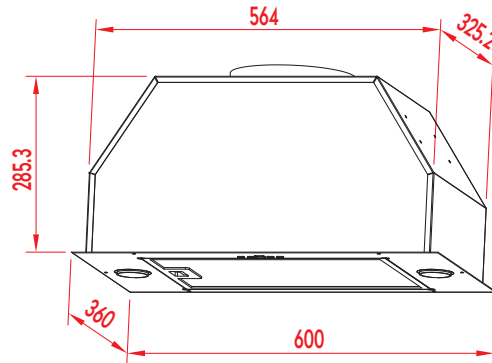

Motor Dimensions

Amore 900 EX-Drive Motor™

Amore 1600 EX-Drive Motor™

Amore 3200 EX-Drive Motor™

Hood Dimensions

Lucia 600mm Undermount

Emma 600mm Undermount

Sofia 750mm Undermount