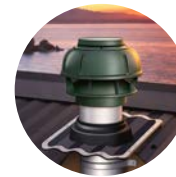

Black Lucia

600mm Undermount Rangehood

The Lucia Black 600mm undermount rangehood is ideal for up to a 600mm wide cooktop and fits discreetly into your kitchen cabinetry and can be paired with the motor that is right for your level of cooking.

Specifications

- Quiet Operation with External Motor
- Expel smoke, grease, smells & steam outside
- Easy control with soft-touch eye-level controls
- Great control with 5-speed levels
- 15-minute delay timer with auto shut-off
- Twin LED lights give you great stovetop lighting
- Sturdy hood made of 1mm 430 stainless steel
- Stainless steel dishwasher-safe filters
- Remote control for optimum convenience
- Dimensions: 597mm wide x 294mm deep
- Includes 5m ducting
- Full dimensions at back of this catalogue
- 5-Year in-home warranty on hood
- 10-Year in-home warranty on motor

Rangehood + Motor Systems

Amore rangehoods are powered by an external EX-Drive motor. Choose the right one for your kitchen.

Lucia Black 600mm Rangehood 900 EX-Drive Motor™ RRP $1,900

Ideal for normal cooking
Product Code: UMLUCIA6B-M9