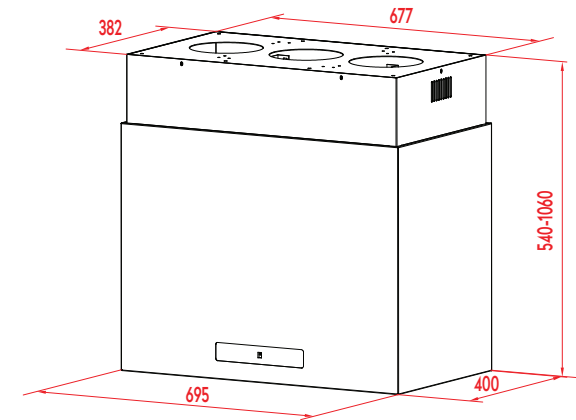

Carla 600mm Wall-Mount

Serena 900mm Island-Mount

Amaria 1200mm Wall-Mount

Ella 700mm Island-Mount

Things to consider when choosing your Amore Rangehood

What width should my rangehood be?

Where possible, ensure the rangehood is the same or greater width than the cooktop. This will help capture the smoke and steam generated from the cooktop.