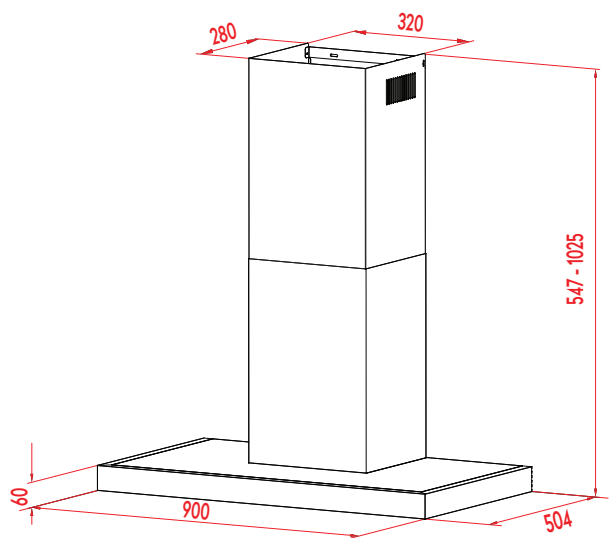

Mecca 900

Quiet Wall Mount Rangehood Spec Sheet

Specifications

- Quiet Operation with External Motor
- Expel Smoke, Grease, Smells & Steam Outside
- Easy Control with Soft Touch Eye Level Controls
- Great Control with 5-Speed Levels
- 15-Minute Delay Timer with Auto Shut-Off
- Single Strip LED light give you great stovetop lighting
- Sturdy Hood made of 1mm 430 Stainless Steel
- Stainless Steel Dishwasher Safe Filters
- Remote Control for optimum convenience
- Dimensions: 900mm Wide x 504mm Deep
- Full dimensions at back of this catalogue
- 5-Year In-Home Warranty on Hood
- 10-Year In-Home Warranty on Motor

German Made Motors

10-Year Warranty

All Ducting Included

NZ Sales & Service

amorehomes.co.nz

Product Code: WMMECCA9