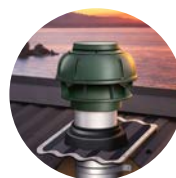

Black Lucia

900mm Undermount Rangehood

The Lucia Black 900mm undermount rangehood is ideal for up to a 900mm wide cooktop and fits discreetly into your kitchen cabinetry and can be paired with the motor that is right for your level of cooking.

Specifications

- Quiet operation with external motor
- Expel smoke, grease, smells & steam outside
- Easy control with soft-touch eye-level controls
- Great control with 5-speed levels
- 15-minute delay timer with auto shut-off
- Twin LED lights give you great stovetop lighting
- Sturdy hood made of 1mm 430 stainless steel
- Stainless steel dishwasher-safe filters
- Remote control for optimum convenience
- Dimensions: 897mm wide x 294mm deep
- Includes 5m ducting
- Full dimensions at back of this catalogue
- 5-Year in-home warranty on hood
- 10-Year in-home warranty on motor

Rangehood + Motor Systems

Amore rangehoods are powered by an external EX-Drive motor. Choose the right one for your kitchen.

Lucia Black 900mm Rangehood 900 EX-Drive Motor™ RRP $2,035

Ideal for normal cooking

Product Code: UMLUCIA9B-M9