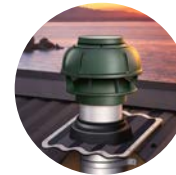

Mia

900mm Wall-Mount Rangehood

The Mia 900mm wall-mounted rangehood is suitable for up to a 900mm cooktop. It really stands out in black with its elegant European design and can be paired with a motor to suit your cooking requirements.

Specifications

- Quiet operation with external motor
- Expel smoke, grease, smells & steam outside
- Easy control with soft-touch eye-level controls
- Great control with 5-speed levels
- 15-minute delay timer with auto shut-off
- Twin LED lights give you great stovetop lighting
- Sturdy hood made of 1mm 430 stainless steel
- Stainless steel dishwasher-safe filters
- Remote control for optimum convenience
- Dimensions: 900mm wide x 500mm deep
- Includes 5m ducting
- Full dimensions at back of this catalogue
- 5-Year in-home warranty on hood
- 10-Year in-home warranty on motor

Rangehood + Motor Systems

Amore rangehoods are powered by an external EX-Drive motor. Choose the right one for your kitchen.

Mia 900mm Rangehood 900 EX-Drive Motor™ RRP $2,395

Ideal for normal cooking
Product Code: WMMIA9B-M9