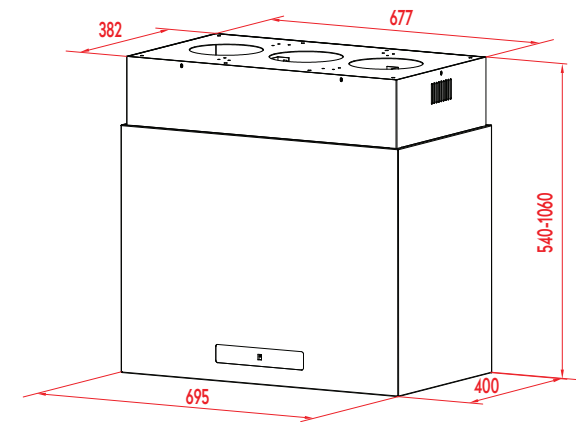

Carla 600mm Wall-Mount

Serena 900mm Island-Mount

Amaria 1200mm Wall-Mount

Ella 700mm Island-Mount

Things to consider when choosing your Amore Rangehood

What width should my rangehood be?

Where possible, ensure the rangehood is the same or greater width than the cooktop. This will help capture the smoke and steam generated from the cooktop.