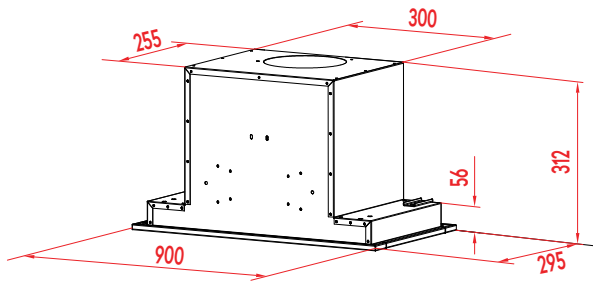

Nova 600mm Undermount